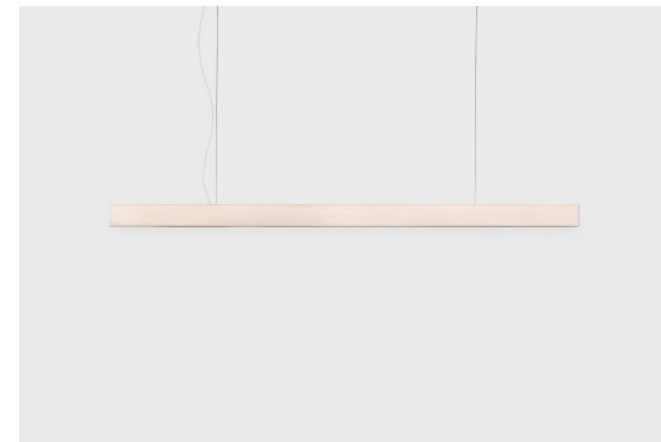

shown in whitewashed pine

2x4 - 6'

WOOD FINISHES:
Natural, Whitewashed, Black dyed

END CAP FINISHES:
Blackened Steel, Brushed Steel, Brushed Brass, Powder Coated White

SPECIFICATIONS:
120V-277V, cULus, CE Rated
Dimmable
LED Temperature: 2700K, 3000K
5" DIA, Ceiling Canopy

LEAD TIME: 3-4 Weeks

RETAIL: $1,650.00 USD