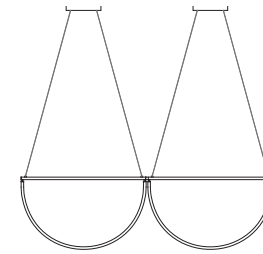

PRICE LIST 2018_CHORD CHANDELIER

shown in matte white

CHORD - 36" DIA. (91.4cm)

FINISHES:

Mottled Brass, Bronze, Gun Metal, Matte White

SPECIFICATIONS:

120V-277V, cULus, CE Rated

Dimmable

CHORD - 48" DIA. (121.9cm)

FINISHES:

Mottled Brass, Bronze, Gun Metal, Matte White

SPECIFICATIONS:

120V-277V, cULus, CE Rated

Dimmable

LED Temperature: 2500K, 2800K

10" DIA, Ceiling Canopy

LEAD TIME: 4-6 Weeks

RETAIL: \$ 5,800.00 USD

CHORD CONVOY

Chord Convoy is an iterative linear arrangement of the singular Chord pendant. Like a group of comrades, Convoy can exist as a pair or be extended to form an endless line of pendants in varying sizes or finishes. The resulting scalloped fixture is an elegant solution for a linear light.

PRICE LIST 2018_CHORD CONVOY

36" DIA + 36" DIA

40" DIA + 40" DIA

48" DIA + 48" DIA

36" DIA + 48" DIA

Endless custom configurations available

CHORD CONVOY

FINISHES: