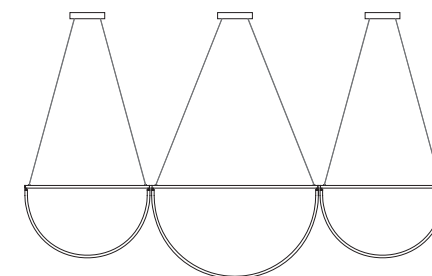

CHORD - 48" DIA. (121.9cm)

FINISHES:

Mottled Brass, Bronze, Gun Metal, Matte White

SPECIFICATIONS:

120V-277V, cULus, CE Rated

Dimmable

LED Temperature: 2500K, 2800K

10" DIA, Ceiling Canopy

LEAD TIME: 4-6 Weeks

RETAIL: \$ 5,800.00 USD

CHORD CONVOY

Chord Convoy is an iterative linear arrangement of the singular Chord pendant. Like a group of comrades, Convoy can exist as a pair or be extended to form an endless line of pendants in varying sizes or finishes. The resulting scalloped fixture is an elegant solution for a linear light.

PRICE LIST 2018_CHORD CONVOY

36" DIA + 36" DIA

40" DIA + 40" DIA

48" DIA + 48" DIA

36" DIA + 48" DIA

Endless custom configurations available

CHORD CONVOY

FINISHES:

36" DIA + 36" DIA

RETAIL: \$ 9,720.00 USD

40" DIA + 40" DIA

RETAIL: \$ 10,080.00 USD

48" DIA + 48" DIA

RETAIL: \$ 10,440.00 USD

36" DIA + 48" DIA

RETAIL: \$ 10,080.00 USD