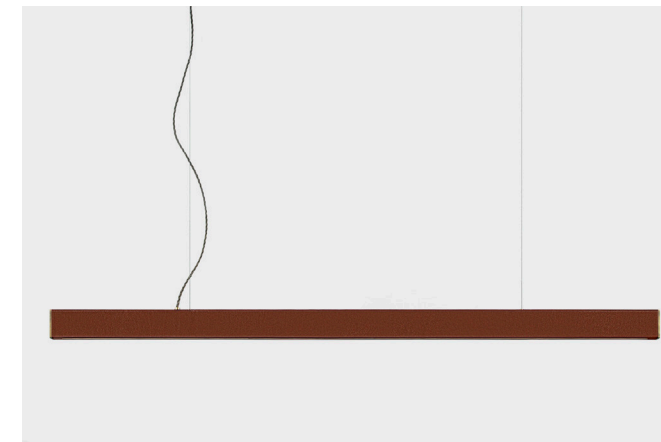

shown in chestnut

LEATHER 2x4 - 6'

LEATHER FINISHES:

Cognac, Cobalt, Black, Chestnut, Dark Brown

END CAP FINISHES:

Blackened Steel, Brushed Brass, Mottled Brass, Bronze

SPECIFICATIONS:

120V-277V, cULus, CE Rated
Dimmable
LED Temperature: 2700K, 3000K
5" DIA, Ceiling Canopy

LEAD TIME: 4 Weeks

RETAIL: $4,125.00 USD