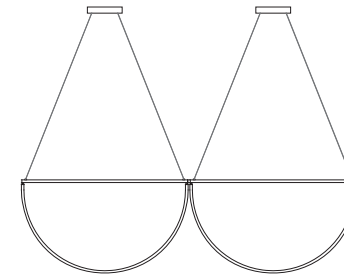

PRICE LIST 2018_CHORD CHANDELIER

shown in matte white

CHORD - 36" DIA. (91.4cm)

FINISHES:

Mottled Brass, Bronze, Gun Metal, Matte White

SPECIFICATIONS:

120V-277V, cULus, CE Rated

Dimmable

CHORD - 48" DIA. (121.9cm)

FINISHES:

Mottled Brass, Bronze, Gun Metal, Matte White

SPECIFICATIONS:

120V-277V, cULus, CE Rated

Dimmable

LED Temperature: 2500K, 2800K

10" DIA, Ceiling Canopy

LEAD TIME: 4-6 Weeks

RETAIL: \$ 5,800.00 USD

CHORD CONVOY

Chord Convoy is an iterative linear arrangement of the singular Chord pendant. Like a group of comrades, Convoy can exist as a pair or be extended to form an endless line of pendants in varying sizes or finishes. The resulting scalloped fixture is an elegant solution for a linear light.

PRICE LIST 2018_CHORD CONVOY

36" DIA + 36" DIA

40" DIA + 40" DIA

48" DIA + 48" DIA

36" DIA + 48" DIA

Endless custom configurations available

CHORD CONVOY

FINISHES: