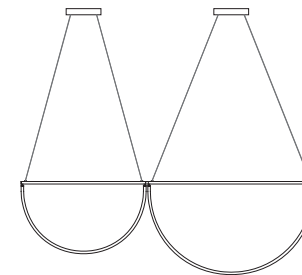

CHORD - 48" DIA. (121.9cm)

FINISHES:

Mottled Brass, Bronze, Gun Metal, Matte White

SPECIFICATIONS:

120V-277V, cULus, CE Rated

Dimmable

LED Temperature: 2500K, 2800K

10" DIA, Ceiling Canopy

LEAD TIME: 4-6 Weeks

RETAIL: \$ 5,800.00 USD

CHORD CONVOY

Chord Convoy is an iterative linear arrangement of the singular Chord pendant. Like a group of comrades, Convoy can exist as a pair or be extended to form an endless line of pendants in varying sizes or finishes. The resulting scalloped fixture is an elegant solution for a linear light.

PRICE LIST 2018_CHORD CONVOY

36" DIA + 36" DIA

40" DIA + 40" DIA

48" DIA + 48" DIA

36" DIA + 48" DIA

Endless custom configurations available

CHORD CONVOY

FINISHES:

36" DIA + 36" DIA

RETAIL: \$ 9,720.00 USD

40" DIA + 40" DIA

RETAIL: \$ 10,080.00 USD

48" DIA + 48" DIA

RETAIL: \$ 10,440.00 USD

36" DIA + 48" DIA

RETAIL: \$ 10,080.00 USD