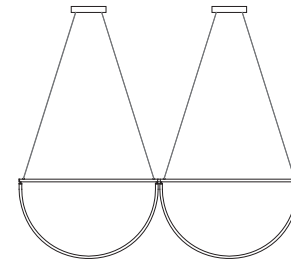

PRICE LIST 2018_CHORD CHANDELIER

shown in matte white

CHORD - 36" DIA. (91.4cm)

FINISHES:

Mottled Brass, Bronze, Gun Metal, Matte White

SPECIFICATIONS:

120V-277V, cULus, CE Rated

Dimmable

CHORD - 48" DIA. (121.9cm)

FINISHES:

Mottled Brass, Bronze, Gun Metal, Matte White

SPECIFICATIONS:

120V-277V, cULus, CE Rated

Dimmable

LED Temperature: 2500K, 2800K

10" DIA, Ceiling Canopy

LEAD TIME: 4-6 Weeks

RETAIL: \$ 5,800.00 USD

CHORD CONVOY

Chord Convoy is an iterative linear arrangement of the singular Chord pendant. Like a group of comrades, Convoy can exist as a pair or be extended to form an endless line of pendants in varying sizes or finishes. The resulting scalloped fixture is an elegant solution for a linear light.

PRICE LIST 2018_CHORD CONVOY

36" DIA + 36" DIA

40" DIA + 40" DIA

48" DIA + 48" DIA

36" DIA + 48" DIA

Endless custom configurations available

CHORD CONVOY

FINISHES: