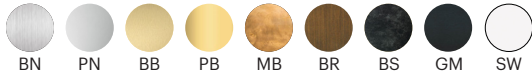

Brushed Nickel, Polished Nickel, Brushed Brass, Polished Brass, Mottled Brass, Bronze, Blackened Steel, Gunmetal, Satin White

Cord Colors:

Black, Brown, Houndstooth

SPECIFICATION CODE

| Fixture | Size | LED Temp | Brightness | Dimming |
|------------|-----------|------------|------------|------------|
| BX3 | 24 | | SB | UNV |
| | | 22 - 2200K | | |
| | | 25 - 2500K | | |
| | | 27 - 2700K | | |
| | | 30 - 3000K | | |
| | | 35 - 3500K | | |
| | | 40 - 4000K | | |
| | | 50 - 5000K | | |

Cord Length:

120" / 304.8 cm, Field Adjustable

Minimum Drop Length:

12" / 30.5 cm

FINISH OPTIONS

Metal and Canopy Finishes:

Brushed Nickel, Polished Nickel, Brushed Brass, Polished Brass, Mottled Brass, Bronze, Blackened Steel, Gunmetal, Satin White

Cord Colors:

Black, Brown, Houndstooth

SPECIFICATION CODE

| Fixture | Size | LED Temp | Brightness | Dimming |
|------------|-----------|------------|------------|------------|
| BX3 | 36 | | SB | UNV |
| | | 22 - 2200K | | |
| | | 25 - 2500K | | |
| | | 27 - 2700K | | |
| | | 30 - 3000K | | |
| | | 35 - 3500K | | |
| | | 40 - 4000K | | |
| | | 50 - 5000K | | |