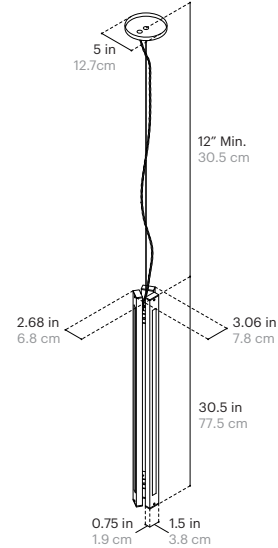

LED Temperatures (K):

2200, 2500, 2700, 3000, 3500, 4000, 5000

Cord Length:

120" / 304.8 cm, Field Adjustable

Minimum Drop Length:

12" / 30.5 cm

FINISH OPTIONS

Metal and Canopy Finishes:

Fixture Weight:

9 lbs / 4 kg

Shipping Size and Weight:

10"L x 10"W x 40" H
25.4 cm x 25.4 cm x 101.6 cm
12 lbs / 5.4 kg

SPECIFICATIONS

LED:

Flexible LED Module (>60,000 Hour Lifespan)
Universal Voltage 120V-277V, 50Hz/60Hz

Cord Length:

120" / 304.8 cm, Field Adjustable

Minimum Drop Length:

12" / 30.5 cm

FINISH OPTIONS

Metal and Canopy Finishes:

Brushed Nickel, Polished Nickel, Brushed Brass, Polished Brass, Mottled Brass, Bronze, Blackened Steel, Gunmetal, Satin White

Fixture Weight:

11 lbs / 4.9 kg

Shipping Size and Weight:

10"L x 10"W x 40" H
25.4 cm x 25.4 cm x 101.6 cm
15 lbs / 6.8 kg

SPECIFICATIONS

LED:

Flexible LED Module (>60,000 Hour Lifespan)
Universal Voltage 120V-277V, 50Hz/60Hz