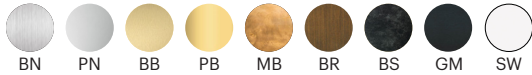

LED Temperatures (K):

2200, 2500, 2700, 3000, 3500, 4000, 5000

Cord Length:

120" / 304.8 cm, Field Adjustable

Minimum Drop Length:

12" / 30.5 cm

FINISH OPTIONS

Metal and Canopy Finishes:

Brushed Nickel, Polished Nickel, Brushed Brass, Polished Brass, Mottled Brass, Bronze, Blackened Steel, Gunmetal, Satin White

Cord Colors:

Black, Brown, Houndstooth

SPECIFICATION CODE

| Fixture | Size | LED Temp | Brightness | Dimming |
|------------|-----------|------------|------------|------------|
| BX3 | 24 | | SB | UNV |
| | | 22 - 2200K | | |
| | | 25 - 2500K | | |
| | | 27 - 2700K | | |
| | | 30 - 3000K | | |
| | | 35 - 3500K | | |
| | | 40 - 4000K | | |
| | | 50 - 5000K | | |

FINISH CODE

| Metal Finish | | Canopy Finish | |
|-----------------------------|-----------------------------|-----------------------------|-----------------------------|
| BN - Brushed Nickel | BR - Bronze | SN - Brushed Nickel | BR - Bronze |
| PN - Polished Nickel | BS - Blackened Steel | PN - Polished Nickel | BS - Blackened Steel |
| BB - Brushed Brass | GM - Gunmetal | BB - Brushed Brass | GB - Gunmetal |
| PB - Polished Brass | | PB - Polished Brass | SW - Satin White |
| MB - Mottled Brass | | MB - Mottled Brass | |