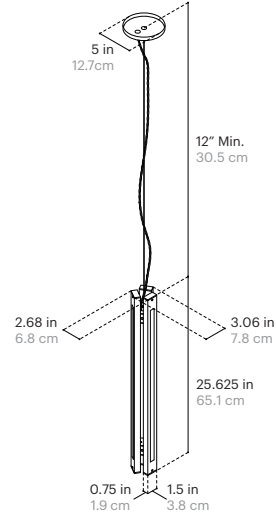

Warranty:

5 years

Fixture Weight:

7 lbs / 3.1 kg

Shipping Size and Weight:

10"L x 10"W x 40" H
25.4 cm x 25.4 cm x 101.6 cm
10 lbs / 4.5 kg

SPECIFICATIONS

LED:

LED Temperatures (K):

2200, 2500, 2700, 3000, 3500, 4000, 5000

Cord Length:

120" / 304.8 cm, Field Adjustable

Minimum Drop Length:

12" / 30.5 cm

FINISH OPTIONS

Metal and Canopy Finishes:

Fixture Weight:

9 lbs / 4 kg

Shipping Size and Weight:

10"L x 10"W x 40" H
25.4 cm x 25.4 cm x 101.6 cm
12 lbs / 5.4 kg

SPECIFICATIONS

LED:

Flexible LED Module (>60,000 Hour Lifespan)
Universal Voltage 120V-277V, 50Hz/60Hz