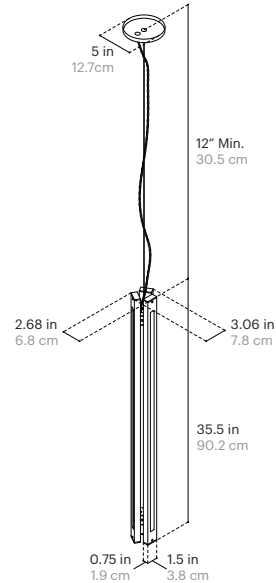

Fixture Weight:

9 lbs / 4 kg

Shipping Size and Weight:

10"L x 10"W x 40" H
25.4 cm x 25.4 cm x 101.6 cm
12 lbs / 5.4 kg

SPECIFICATIONS

LED:

Flexible LED Module (>60,000 Hour Lifespan)
Universal Voltage 120V-277V, 50Hz/60Hz

Cord Length:

120" / 304.8 cm, Field Adjustable

Minimum Drop Length:

12" / 30.5 cm

FINISH OPTIONS

Metal and Canopy Finishes:

Brushed Nickel, Polished Nickel, Brushed Brass, Polished Brass, Mottled Brass, Bronze, Blackened Steel, Gunmetal, Satin White

Fixture Weight:

11 lbs / 4.9 kg

Shipping Size and Weight:

10"L x 10"W x 40" H
25.4 cm x 25.4 cm x 101.6 cm
15 lbs / 6.8 kg

SPECIFICATIONS

LED:

Flexible LED Module (>60,000 Hour Lifespan)
Universal Voltage 120V-277V, 50Hz/60Hz