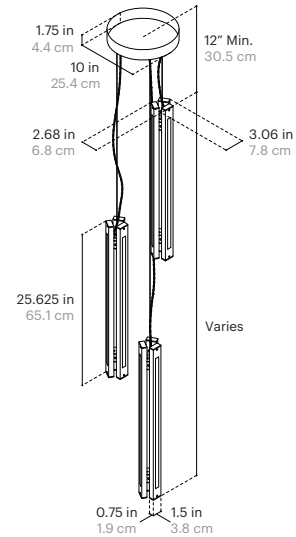

### Shipping Size and Weight:

10"L x 10"W x 40" H  
25.4 cm x 25.4 cm x 101.6 cm  
30 lbs / 13.6 kg

### Cord Length:

120" / 304.8 cm, Field Adjustable

### Minimum Drop Length:

12" / 30.5 cm