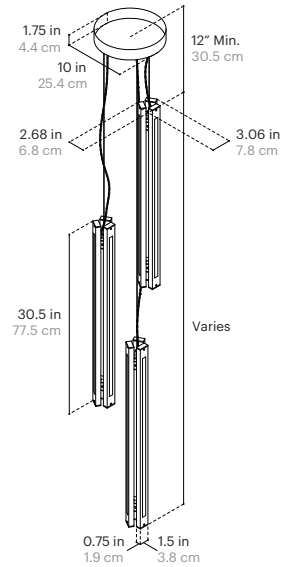

Minimum Drop Length:

12" / 30.5 cm

FINISH OPTIONS

Metal and Canopy Finishes:

Brushed Nickel, Polished Nickel, Brushed Brass, Polished Brass, Mottled Brass, Bronze, Blackened Steel, Gunmetal, Satin White

Cord Colors:

Black, Brown, Houndstooth

SPECIFICATION CODE

Fixture	Size	LED Temp	Brightness	Dimming
BX9	30		SB	UNV
		22 - 2200K		
		25 - 2500K		
		27 - 2700K		
		30 - 3000K		
		35 - 3500K		
		40 - 4000K		
		50 - 5000K		

FINISH CODE

Metal Finish		Canopy Finish	
BN - Brushed Nickel	BR - Bronze	SN - Brushed Nickel	BR - Bronze
PN - Polished Nickel	BS - Blackened Steel	PN - Polished Nickel	BS - Blackened Steel
BB - Brushed Brass	GM - Gunmetal	BB - Brushed Brass	GB - Gunmetal
PB - Polished Brass		PB - Polished Brass	SW - Satin White
MB - Mottled Brass		MB - Mottled Brass	

All products and specifications are subject to change without notice. For custom requests email: info@alexallenstudio.com

Version: January 22, 2024