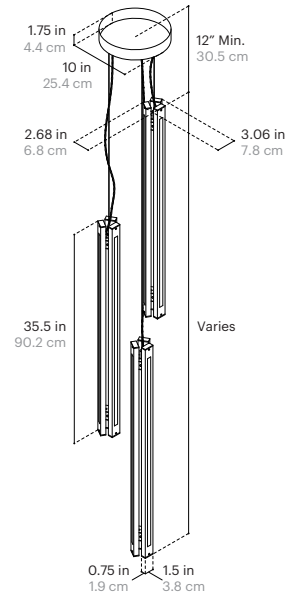

Minimum Drop Length:

12" / 30.5 cm

FINISH OPTIONS

Metal and Canopy Finishes:

Brushed Nickel, Polished Nickel, Brushed Brass, Polished Brass, Mottled Brass, Bronze, Blackened Steel, Gunmetal, Satin White

Cord Colors:

Black, Brown, Houndstooth

SPECIFICATION CODE

Fixture	Size	LED Temp	Brightness	Dimming
BX9	36		SB	UNV
		22 - 2200K		
		25 - 2500K		
		27 - 2700K		
		30 - 3000K		
		35 - 3500K		
		40 - 4000K		
		50 - 5000K		

FINISH CODE

Metal Finish		Canopy Finish	
BN - Brushed Nickel	BR - Bronze	SN - Brushed Nickel	BR - Bronze
PN - Polished Nickel	BS - Blackened Steel	PN - Polished Nickel	BS - Blackened Steel
BB - Brushed Brass	GM - Gunmetal	BB - Brushed Brass	GB - Gunmetal
PB - Polished Brass		PB - Polished Brass	SW - Satin White
MB - Mottled Brass		MB - Mottled Brass	

All products and specifications are subject to change without notice. For custom requests email: info@alexallenstudio.com

Version: January 22, 2024