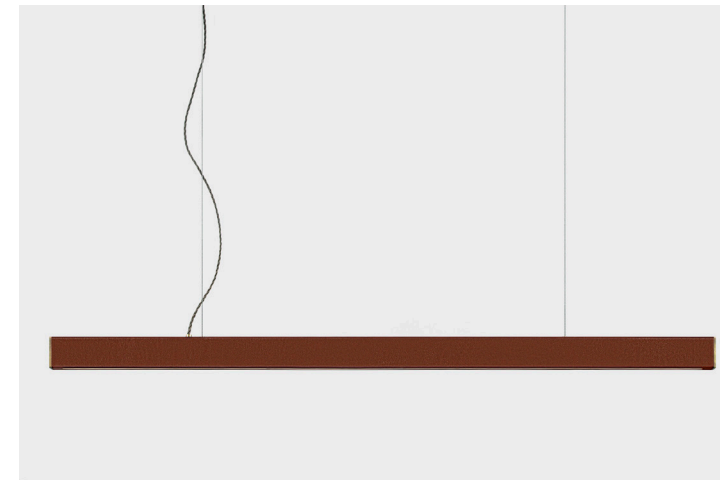

Shown in Dark Brown Leather & Mottled Brass

2X4 LEATHER - 144" (243.8cm)

FINISHES:

Metal: Brushed Brass, Polished Brass, Mottled Brass, Bronze, Gunmetal, Polished Nickel, Brushed Nickel, Blackened Steel

Leather: Black, Dark Brown, Cognac, Cobalt

SPECIFICATIONS:

120V-277V, UL Listed, Dimmable
LED Temperature (K): 2200, 2700, 3000, 3500, 4000, 5000

LEAD TIME: 12 Weeks

RETAIL: $ 12,500.00 USD