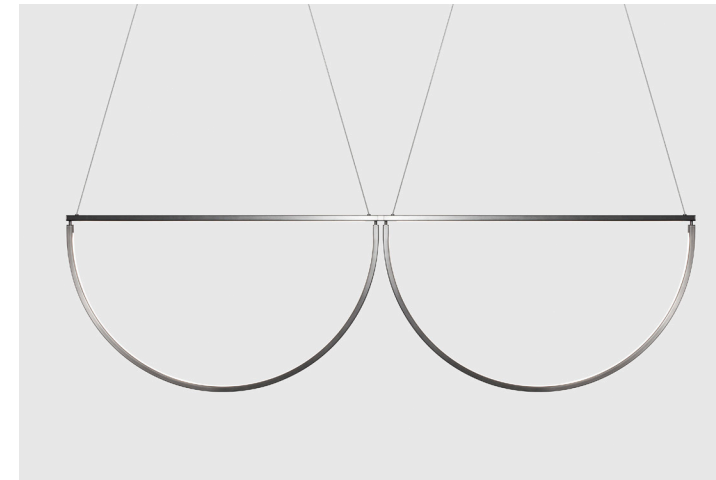

**LEAD TIME:** 10 Weeks

**RETAIL:** \$ 6,000.00 USD

Shown in Bronze

**CHORD - 52" DIA.** (132.1cm)

**FINISHES:**

Metal: Brushed Brass, Polished Brass, Mottled Brass, Bronze, Gunmetal, Polished Nickel, Brushed Nickel, Blackened Steel

## PRICE LIST 2024 - CHORD CONVOY

Shown in Gunmetal

**CHORD CONVOY - 30"+30" DIA.** (76.2cm X 2)

**FINISHES:**

Metal: Brushed Brass, Polished Brass, Mottled Brass, Bronze, Gunmetal, Polished Nickel, Brushed Nickel, Blackened Steel