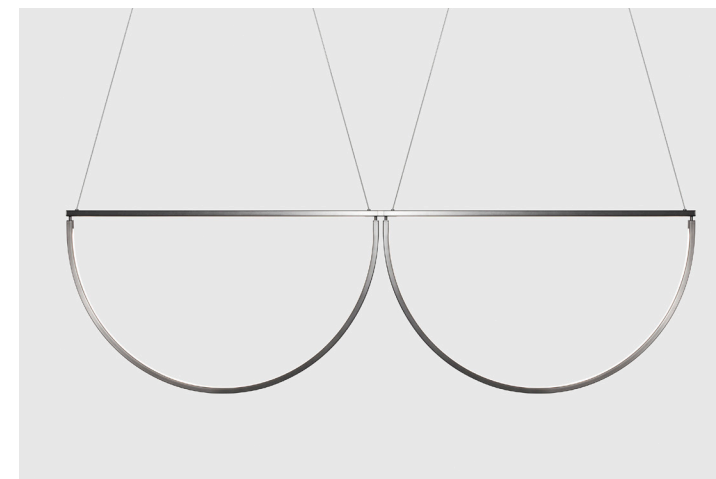

**LEAD TIME:** 12 Weeks

**RETAIL:** \$ 10,300.00 USD

Shown in Gunmetal

**CHORD CONVOY - 40"+40" DIA.** (101.6cm X 2)

**FINISHES:**

Metal: Brushed Brass, Polished Brass, Mottled Brass, Bronze, Gunmetal, Polished Nickel, Brushed Nickel, Blackened Steel