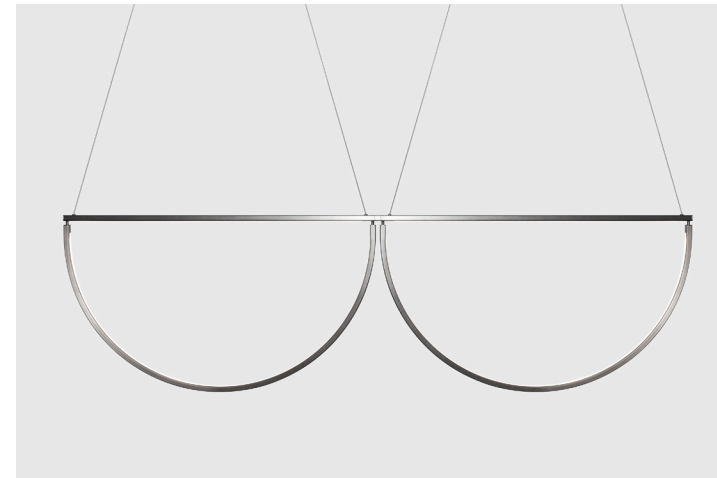

**LEAD TIME:** 12 Weeks

**RETAIL:** \$ 11,000.00 USD

Shown in Gunmetal

**CHORD CONVOY - 52"+52" DIA.** (121.9cm X 2)

**FINISHES:**

Metal: Brushed Brass, Polished Brass, Mottled Brass, Bronze, Gunmetal, Polished Nickel, Brushed Nickel, Blackened Steel