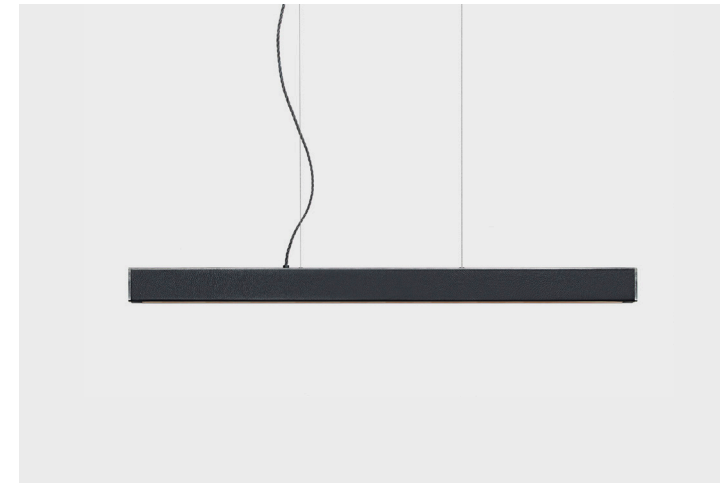

PRICE LIST 2024 - 2X4 LEATHER

Shown in Black Leather & Blackened Steel

2X4 LEATHER - 48" (121.9cm)

FINISHES:

Metal: Brushed Brass, Polished Brass, Mottled Brass, Bronze, Gunmetal, Polished Nickel, Brushed Nickel, Blackened Steel

Leather: Black, Dark Brown, Cognac, Cobalt

SPECIFICATIONS:

120V-277V, UL Listed, Dimmable
LED Temperature (K): 2200, 2700, 3000, 3500, 4000, 5000

LEAD TIME: 10 Weeks

RETAIL: $ 3,500.00 USD