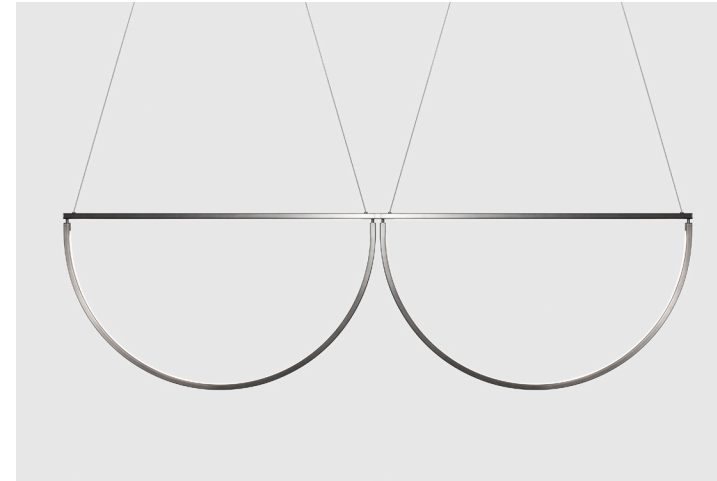

Shown in Gunmetal

CHORD CONVOY - 48"+48" DIA. (121.9cm X 2)

FINISHES:

Metal: Brushed Brass, Polished Brass, Mottled Brass, Bronze, Gunmetal, Polished Nickel, Brushed Nickel, Blackened Steel

SPECIFICATIONS:

120V-277V, UL Listed, Dimmable
LED Temperature(K): 2200, 2700, 3000, 3500, 4000, 5000

LEAD TIME: 12 Weeks

RETAIL: $ 11,000.00 USD