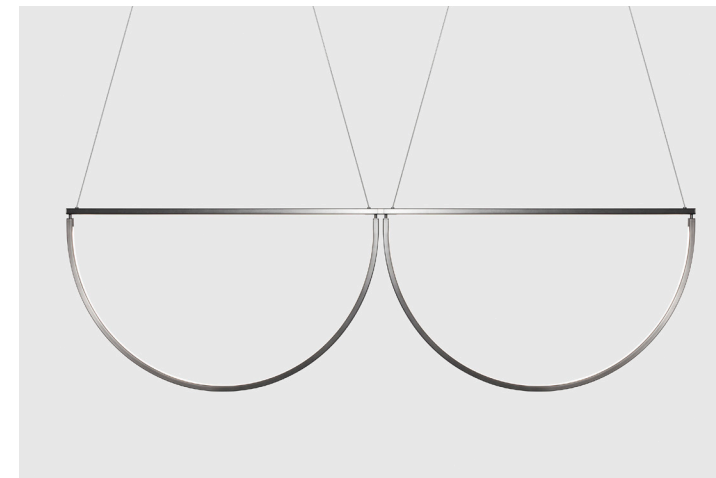

Shown in Gunmetal

CHORD CONVOY- 36"+36" DIA. (91.4cm X 2)

FINISHES:

Metal: Brushed Brass, Polished Brass, Mottled Brass, Bronze, Gunmetal, Polished Nickel, Brushed Nickel, Blackened Steel

SPECIFICATIONS:

120V-277V, UL Listed, Dimmable
LED Temperature(K): 2200, 2700, 3000, 3500, 4000, 5000

LEAD TIME: 12 Weeks

RETAIL: $ 10,300.00 USD