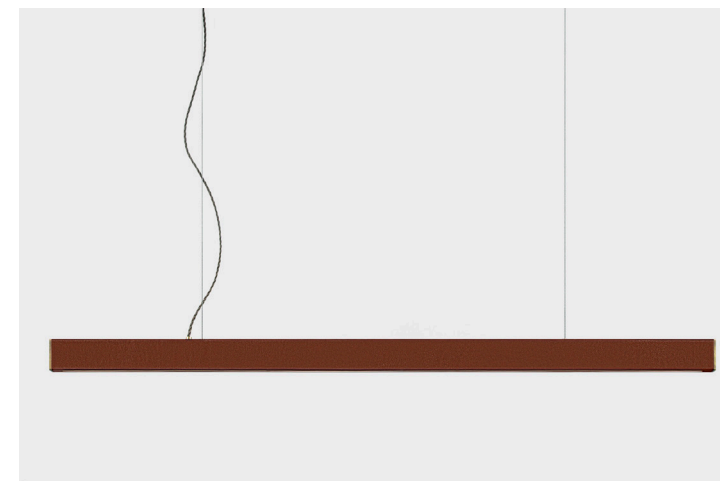

**LEAD TIME:** 10 Weeks

**RETAIL:** \$ 5,500.00 USD

Shown in Dark Brown Leather & Mottled Brass

**2X4 LEATHER - 96" (243.8cm)**

**FINISHES:**

Metal: Brushed Brass, Polished Brass, Mottled Brass, Bronze, Gunmetal, Polished Nickel, Brushed Nickel, Blackened Steel